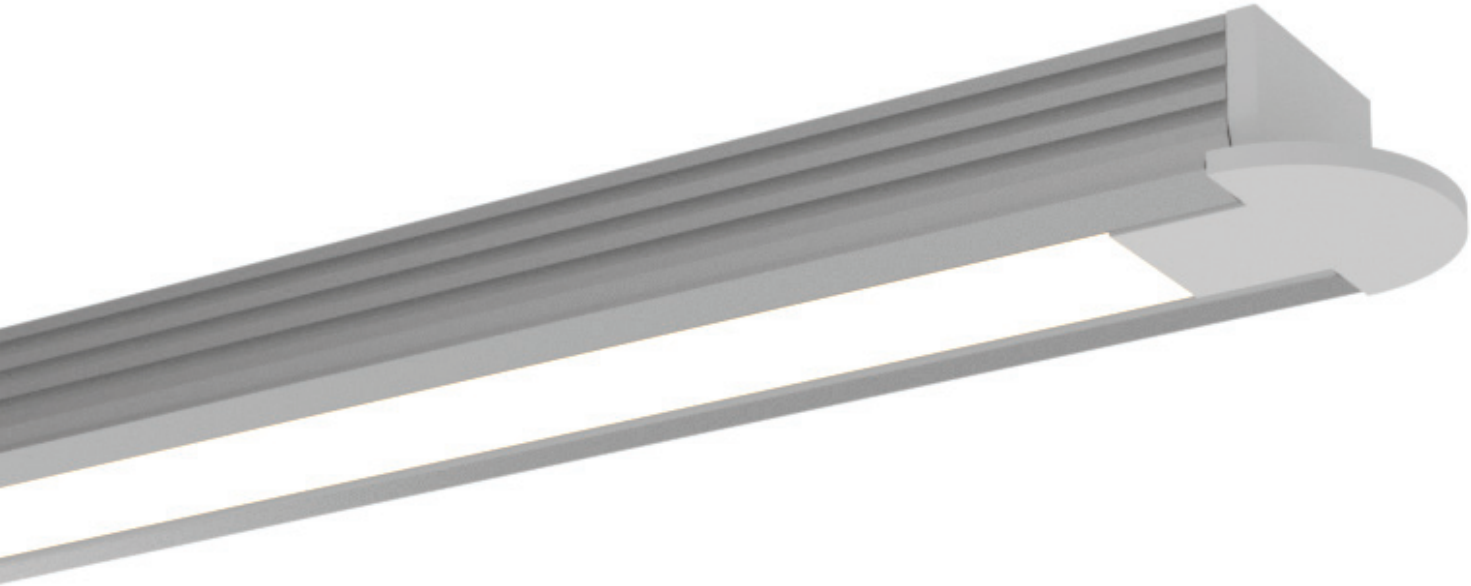

EDINGER

Design Guide

Profile & Dimensions

Available TivoTape Options - Indoor

DEFINE
LB
SB
HO

FUSE24
RGB

FUSE12
PiXEL RGB

Ordering Information

EDIN-CHAN-SLV-6.5
Silver Anodized Aluminum
Extrusion, 6.5' Lengths

EDIN-LNS-OP-6.5
Lens, Opal, 6.5' Lengths

EDIN-EC-01
Solid End Cap

EDIN-EC-02
Powerfeed End Cap

MTBK-03
Mounting Clip

Photometrics

EDINGER WITH 3000K
Delivered Lumens per foot: 145
Watts per foot: 3.3
CRI : 97
Peak Candela: 55.5

Diode Visibility

Opal lens