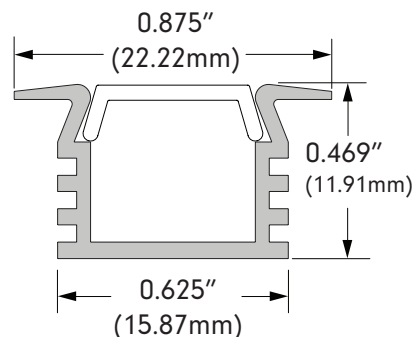

EDINGER

Design Guide

Profile & Dimensions

Available TivoTape Options - Indoor

DEFINE
LB
SB
HO

FUSE24
RGB

FUSE12
PiXEL RGB

Ordering Information

EDIN-CHAN-SLV-6.5
Silver Anodized Aluminum
Extrusion, 6.5' Lengths

EDIN-LNS-OP-6.5
Lens, Opal, 6.5' Lengths

EDIN-EC-01
Solid End Cap

EDIN-EC-02
Powerfeed End Cap

MTBK-03
Mounting Clip

Photometrics

EDINGER WITH 3000K
Delivered Lumens per foot: 145
Watts per foot: 3.3
CRI : 97
Peak Candela: 55.5